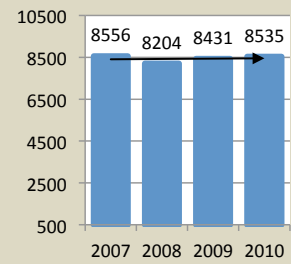

# UT SYSTEM FAST FACTS FY2007 THROUGH FY2011

**6-Yr Host-to-Host Grad. Rate**

**6-Yr Host-to-any-TN-Inst. Grad. Rate**

**Total UG Enrollment HC**

**Total Grad Enrollment HC**

**Students Accumulating 24 Hrs**

**Students Accumulating 48 Hrs**

**Bachelor's\* Degrees**

**Master's Degrees**

**Doctoral Degrees**

Created April 30th, 2011 by UT System Office of Institutional Research.

Source: Academics, Diversity, and Faculty data obtained from *IPEDS*. 6 Yr Host-to-any-TN-Inst. Graduation Rates, Students Accum. 24 & 48 HRS, and Degrees data obtained from *THEC Student Information System*.