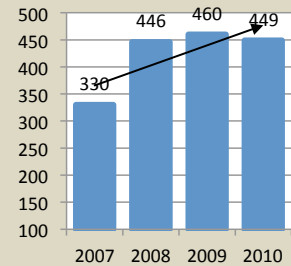

**Students Accumulating 48 Hrs**

**Bachelor's\* Degrees**

**Master's Degrees**

**Doctoral Degrees**

Created April 30th, 2011 by UT System Office of Institutional Research.

Source: Academics, Diversity, and Faculty data obtained from *IPEDS*. 6 Yr Host-to-any-TN-Inst. Graduation Rates, Students Accum. 24 & 48 HRS, and Degrees data obtained from *THEC Student Information System*.

\*Second major awards not included in this count.