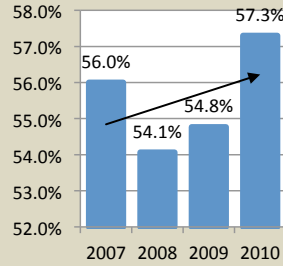

# UT SYSTEM FAST FACTS FY2007 THROUGH FY2011

**6-Yr Host-to-Host Grad. Rate**

**6-Yr Host-to-any-TN-Inst. Grad. Rate**

**Total UG Enrollment HC**

**Total Grad Enrollment HC**

**Students Accumulating 24 Hrs**

**Students Accumulating 48 Hrs**

**Bachelor's\* Degrees**

**Master's Degrees**

**Doctoral Degrees**

Created April 30th, 2011 by UT System Office of Institutional Research.

Source: Academics, Diversity, and Faculty data obtained from *IPEDS*. 6 Yr Host-to-any-TN-Inst. Graduation Rates, Students Accum. 24 & 48 HRS, and Degrees data obtained from *THEC Student Information System*.