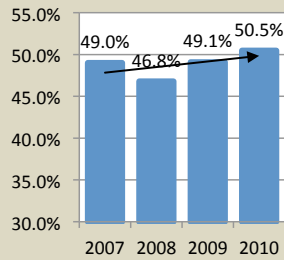

# UT SYSTEM FAST FACTS FY2007 THROUGH FY2011

**6-Yr Host-to-Host Grad. Rate**

**6-Yr Host-to-any-TN-Inst. Grad. Rate**

**Total UG Enrollment HC**

**Total Grad Enrollment HC**

**Students Accumulating 24 Hrs**

**Students Accumulating 48 Hrs**

**Bachelor's\* Degrees**

**Master's Degrees**

**Doctoral Degrees**

Created April 30th, 2011 by UT System Office of Institutional Research.

Source: Academics, Diversity, and Faculty data obtained from *IPEDS*. 6 Yr Host-to-any-TN-Inst. Graduation Rates, Students Accum. 24 & 48 HRS, and Degrees data obtained from *THEC Student Information System*.