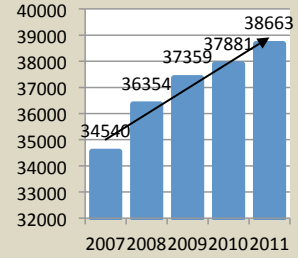

# UT SYSTEM FAST FACTS FY2007 THROUGH FY2011

**6-Yr Host-to-Host Grad. Rate**

**6-Yr Host-to-any-TN-Inst. Grad. Rate**

**Total UG Enrollment HC**

**Total Grad Enrollment HC**

**Students Accumulating 24 Hrs**

**Students Accumulating 48 Hrs**

**Bachelor's\* Degrees**

**Master's Degrees**

**Doctoral Degrees**

Created April 30th, 2011 by UT System Office of Institutional Research.

Source: Academics, Diversity, and Faculty data obtained from *IPEDS*. 6 Yr Host-to-any-TN-Inst. Graduation Rates, Students Accum. 24 & 48 HRS, and Degrees data obtained from *THEC Student Information System*.