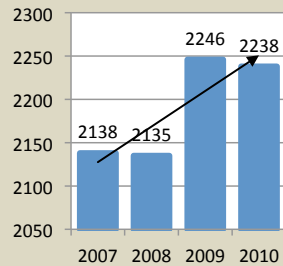

# UT SYSTEM FAST FACTS FY2007 THROUGH FY2011

**6-Yr Host-to-Host Grad. Rate**

**6-Yr Host-to-any-TN-Inst. Grad. Rate**

**Total UG Enrollment HC**

**Total Grad Enrollment HC**

**Students Accumulating 24 Hrs**

**Students Accumulating 48 Hrs**

**Bachelor's\* Degrees**

**Master's Degrees**

**Doctoral Degrees**

Created April 30th, 2011 by UT System Office of Institutional Research.

Source: Academics, Diversity, and Faculty data obtained from *IPEDS*. 6 Yr Host-to-any-TN-Inst. Graduation Rates, Students Accum. 24 & 48 HRS, and Degrees data obtained from *THEC Student Information System*.