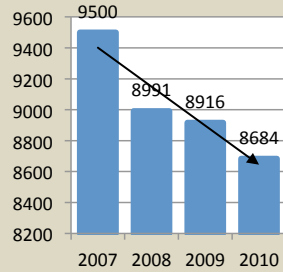

# UT SYSTEM FAST FACTS FY2007 THROUGH FY2011

**6-Yr Host-to-Host Grad. Rate**

**6-Yr Host-to-any-TN-Inst. Grad. Rate**

**Total UG Enrollment HC**

**Total Grad Enrollment HC**

**Students Accumulating 24 Hrs**

**Students Accumulating 48 Hrs**

**Bachelor's\* Degrees**

**Master's Degrees**

**Doctoral Degrees**

Created April 30th, 2011 by UT System Office of Institutional Research.

Source: Academics, Diversity, and Faculty data obtained from *IPEDS*. 6 Yr Host-to-any-TN-Inst. Graduation Rates, Students Accum. 24 & 48 HRS, and Degrees data obtained from *THEC Student Information System*.