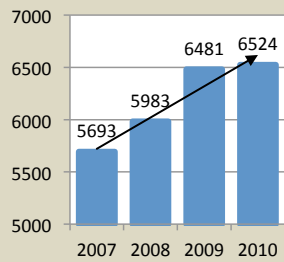

# UT SYSTEM FAST FACTS FY2007 THROUGH FY2011

**6-Yr Host-to-Host Grad. Rate**

**6-Yr Host-to-any-TN-Inst. Grad. Rate**

**Total UG Enrollment HC**

**Total Grad Enrollment HC**

**Students Accumulating 24 Hrs**

**Students Accumulating 48 Hrs**

**Bachelor's\* Degrees**

**Master's Degrees**

**Doctoral Degrees**

Created April 30th, 2011 by UT System Office of Institutional Research.

Source: Academics, Diversity, and Faculty data obtained from *IPEDS*. 6 Yr Host-to-any-TN-Inst. Graduation Rates, Students Accum. 24 & 48 HRS, and Degrees data obtained from *THEC Student Information System*.