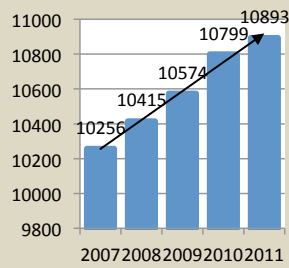

# UT SYSTEM FAST FACTS FY2007 THROUGH FY2011

**6-Yr Host-to-Host Grad. Rate**

**6-Yr Host-to-any-TN-Inst. Grad. Rate**

**Total UG Enrollment HC**

**Total Grad Enrollment HC**

**Students Accumulating 24 Hrs**

**Students Accumulating 48 Hrs**

**Bachelor's\* Degrees**

**Master's Degrees**

**Doctoral Degrees**

Created April 30th, 2011 by UT System Office of Institutional Research.

Source: Academics, Diversity, and Faculty data obtained from *IPEDS*. 6 Yr Host-to-any-TN-Inst. Graduation Rates, Students Accum. 24 & 48 HRS, and Degrees data obtained from *THEC Student Information System*.